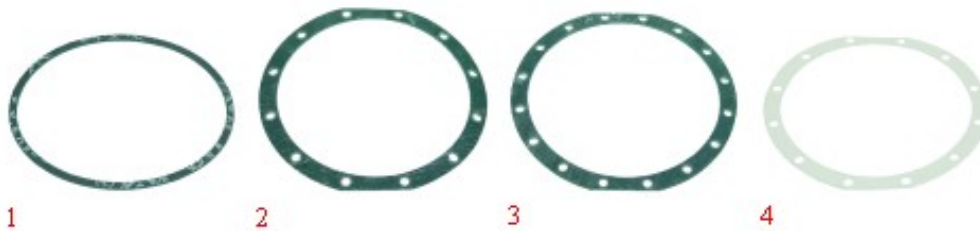

BOILER GASKETS FAEMA

Photo	LF Code	Dimensions	Material	Suitable for	For machine model
1	1186551	∅ 150x137x2 mm	CARBO	FAEMA	E64 - E66 - P4 - P6
2	1186553	∅ 243x204x3 mm - 12 HOLES	CARBO	FAEMA	E61
3	1186552	∅ 243x205x3 mm - 16 HOLES	CARBO	FAEMA	E61
4	1186396	∅ 246x207x3 mm - 12 HOLES	PTFE	FAEMA	E61