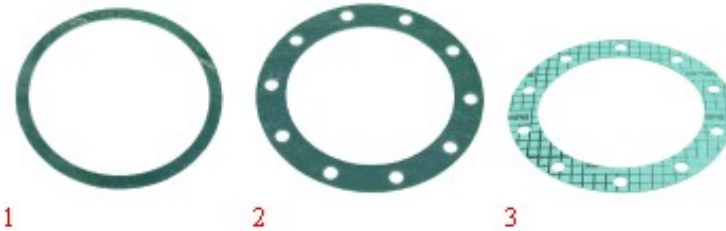

Rel. 2015-05220853

Gaskets for coffee machine boiler

BOILER GASKETS ASTORIA/CMA

Photo	LF Code	Dimensions	Material	Suitable for	For machine model
1	1186561	∅ 190x137x3 mm - 11 HOLES	CARBO	ASTORIA/CMA 12003	ARGENTA - BRAVA - CALYPSO - DENISE - DIVINA - DORA - LISA
2	1186562	∅ 190x137x3 mm - 11 HOLES	PTFE	ASTORIA/CMA 12003	ARGENTA - BRAVA - CALYPSO - DENISE - DIVINA - DORA - LISA
3	1186187	∅ 220x170x2 mm - 12 HOLES	PTFE	ASTORIA/CMA 12018	BOOSTED

BOILER GASKETS AZKOYEN

Photo	LF Code	Dimensions	Material	Suitable for	For machine model
1	1186583	∅ 100x94.5x3 mm	VITON	AZKOYEN	AZ04 - BRAVO - VIENNA

BOILER GASKETS BEZZERA

Photo	LF Code	Dimensions	Material	Suitable for	For machine model
1	1186542	∅ 172x150x2 mm	CARBO	BEZZERA	ELLISSE
2	1186541	∅ 205x150x2 mm - 10 HOLES	CARBO	BEZZERA 5492005	B2000 - B2000 AL - B2006 - B2006 AL - B2013 - B3000
3	5035312	∅ 205x150x2 mm - 10 HOLES	ESENTE	BEZZERA 5492005	B2000 - B2000 AL - B2006 - B2006 AL - B2013 - B3000

BOILER GASKETS BRASILIA

1

Photo	LF Code	Dimensions	Material	Suitable for	For machine model
1	1186618	∅ 142x130x3 mm	CARBO	BRASILIA 00821.0.00.02	CENTURY

BOILER GASKETS BRUGNETTI/AURORA

1

Photo	LF Code	Dimensions	Material	Suitable for	For machine model
1	1186276	∅ 210x150x3 mm - 10 HOLES	CARBO	BRUGNETTI/AURORA 000458A	---